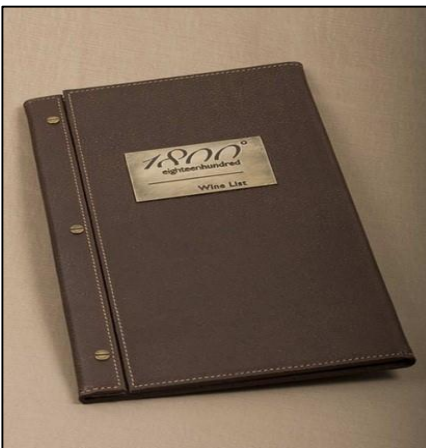

## **Guest Folders**

Leatherette

32cm x 24cm

Includes 5 x inserts

Blank on cover OR information on cover

Black colour

## **Wooden Folder**

Bamboo material

Cover can be personalised

A4 size

ORDERED ON REQUEST

## **Leather Folder**

Genuine leather

These are individually design per establishment

A4 size

ORDERED ON REQUEST