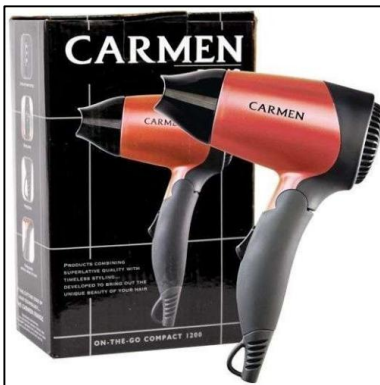

HAIRDRYERS

Foldable Hairdryer

Registry hotel hairdryer / foldable

2200W

3 Heat settings

ORDERED ON REQUEST

Carmen Hairdryer

On the Go - Compact

2 Heat settings

2 Speed settings

1200W

ORDERED ON REQUEST

Draw Hairdryer Spiral (black & chrome) HTX1000

Automatic cut out protection from overheating

Chrome & black finish

Spiral cord

ORDERED ON REQUEST

Wall Mounted Hairdryer Spiral (black & chrome) HTX2000

1600W

Wall mounted

Chrome & black finish

ORDERED ON REQUEST