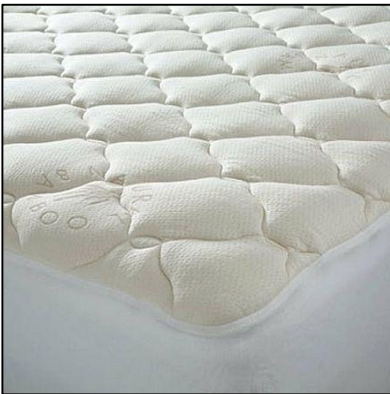

# MATTRESS CONVERTERS / TOPPERS

## **Jacquard Converter / Topper**

30mm depth

Available in King / Super King

Standard length or extra length

ORDERED ON REQUEST

## **Bamboo Mattress Converter / Topper**

30mm depth

Available in King / Super King

Standard length or extra length

ORDERED ON REQUEST