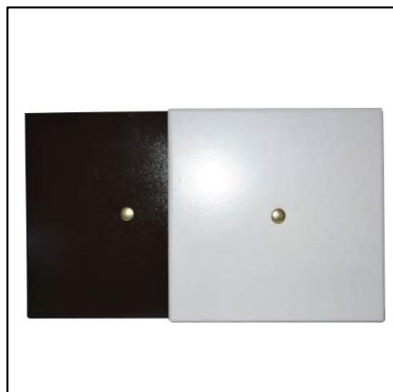

WASTE PAPER BINS

Stainless Steel 3L Pedal Bin – Standard Close

Also available, 5L

Leatherette Swing Top Bin

Stainless Steel & Black Swing Top Bin

Black Powder Coated Swing Top Bin with stainless steel finish
Size: 10L

26cm length x 23cm width at top x 18cm width at bottom

Supawood (MDF)

Available in White / Black or Mahogany

Wooden Lid

23cm length x 23cm width

Lid sold separately

Supawood (MDF)

Available in White / Black or Mahogany