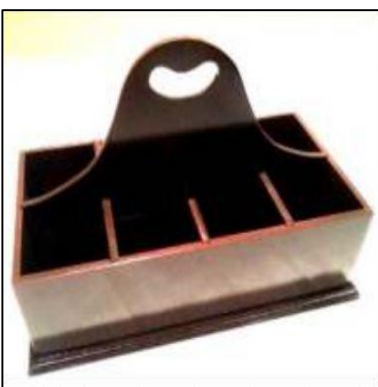

CONDIMENT HOLDERS

2 Compartment

16cm length x 8cm width x 9cm height of compartment

Inner compartments 7cm x 7cm

Supawood (MDF)

Available in White / Black or Mahogany

ORDERED ON REQUEST

4 Compartment

17.5cm length x 17.5cm width x 9cm height of compartment

Inner compartments 7cm x 7cm

Supawood (MDF)

Available in White / Black or Mahogany

ORDERED ON REQUEST

6 Compartment

24cm length x 17.5cm width x 9cm height of compartment

Inner compartment 7cm x 7cm

Supawood (MDF)

Available in White / Black or Mahogany

ORDERED ON REQUEST

8 Compartment

30cm length x 17.5cm width x 9cm height of compartment

Inner compartment 7cm x 7cm

Supawood (MDF)