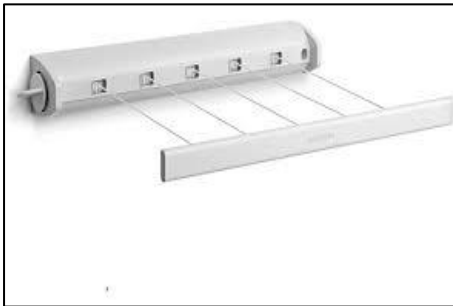

RETRACTABLE CLOTHES LINE

Stainless Steel Clothes Line

This handy retractable clothesline combines durability, design innovation and functionality, perfect for hanging your clothes and easily hides away when not in use.

It features include a metal wall mounting bracket, expands to 2 metres.

Metal Product Dimension: Diameter: 9cm

Brabantia Pull Out Clothes Line

Colour: White