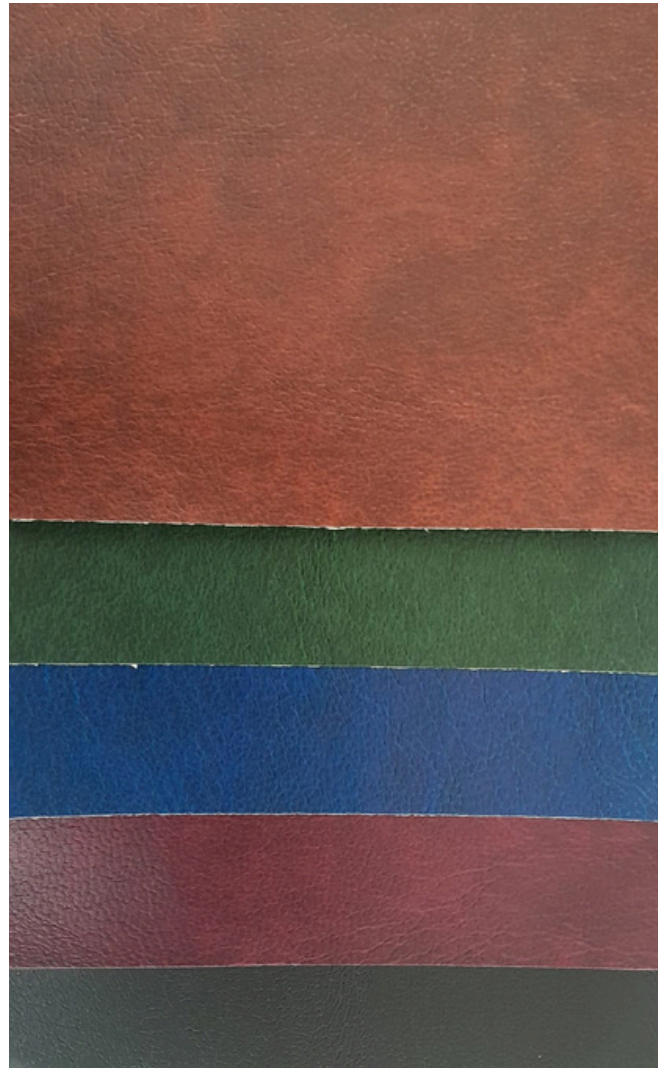

GUEST BOOK
COLOUR SWATCH

Imitation Leather

Tan

Green

Blue

Maroon

Black